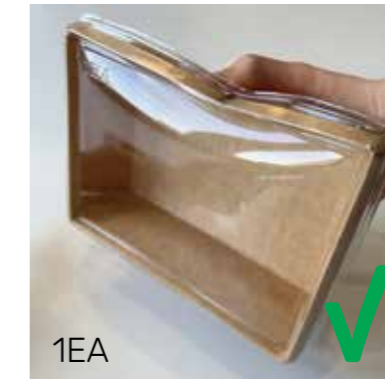

# 3 innovative advantages of 1EA packaging

COMPARED TO THE OLD GENERATION PACKAGING

1EA packaging is produced with an innovative patented technology. It provides significant advantages as compared to all known to us eco-packaging analogues

## SECURE LID LATCHING

A lid is securely latched thanks to tray's rigid sides and flanges that are firmly fixed in the corners

- A lid can be latched with one hand, in just a second!
- Trays are protected from deflection and therefore remain securely closed at any movement

## 100% FORMED RIM

No folding required - 1EA trays can be used right upon delivery!

- No need to fold flanges - save your company's time & resources
- No instructions - simple for any user!
- No torn flanges = no damaged goods