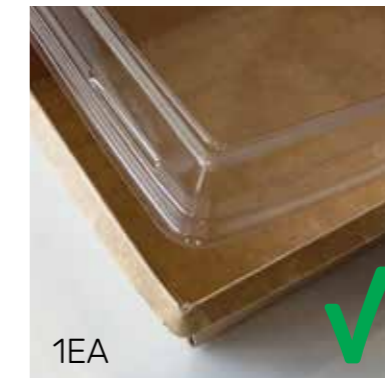

## SECURE LID LATCHING

A lid is securely latched thanks to tray's rigid sides and flanges that are firmly fixed in the corners

- A lid can be latched with one hand, in just a second!
- Trays are protected from deflection and therefore remain securely closed at any movement

## 100% FORMED RIM

No folding required - 1EA trays can be used right upon delivery!

- No need to fold flanges - save your company's time & resources
- No instructions - simple for any user!
- No torn flanges = no damaged goods

## LEAKAGE & STAIN PROOF

Internal valve soldering and no slits on the rims = no wet or greasy stains!

- No greasy or wet stains thanks to the absence of rim slits
- Internal valve soldering protects trays from stains in the corners and gives a stylish look